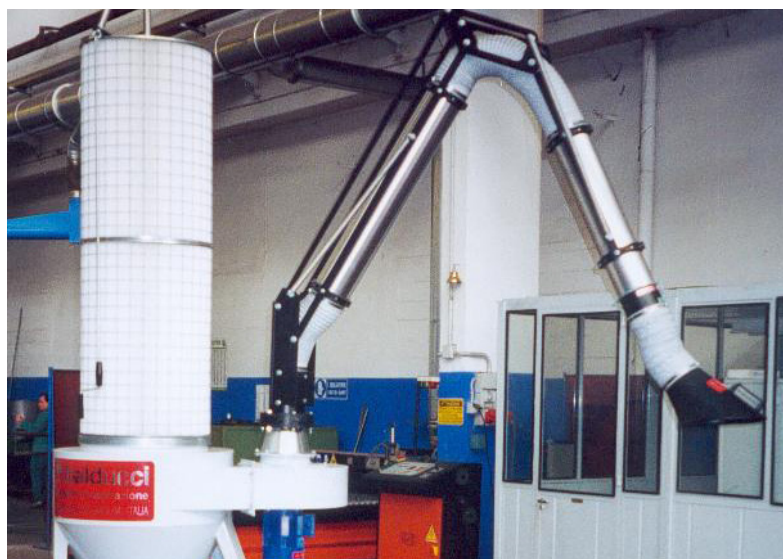

UNIT FOR SUCTION AND FILTRATION OF DUST FROM GRINDING, SHARPENING, DEBURRING, POLISHING AND CUTTING.

CARFILTER

The "CARFILTER" suction and filtering unit with a cartridge of 14 or 21 m² of filter surface is the simplest and most reliable solution to the problem of dust from grinding, deburring, polishing, cutting metals and other materials and chips.

The unit can be equipped with different motors and several accessories such as:

- polyethylene sack
- metal chip container
- carriage
- suction arm
- flexible tubes
- or motorised cleaning system
- cartridge cover.

Employee health is guaranteed in compliance with current regulations (Leg.D. 81/08) on the quality of air in the workplace. The filter cartridge type SF.806 is made in polyester and has an efficiency rating of 99.92%, according to tests run periodically on the filtering medium by B.G.I.A. (Berufgenossenschaftliches Institut für Arbeitssicherheit), the German Interprofessional Institute for Workplace Safety.

Dimensions of the Carfilter 1300 base unit: mm 1200 x 750 x 1400 H; weight Kg 80

ATTENZIONE: la normativa vigente prevede, per le emissioni "tecnicamente convogliabili", esclusivamente l'espulsione all'esterno. Contattateci per maggiori informazioni.