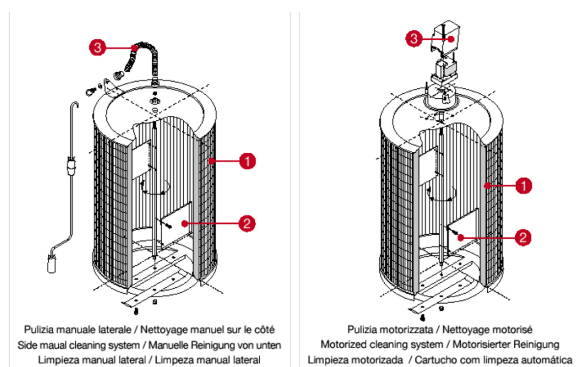

Employee health is guaranteed in compliance with current regulations (Leg.D. 81/08) on the quality of air in the workplace. The filter cartridge type SF.806 is made in polyester and has an efficiency rating of 99.92%, according to tests run periodically on the filtering medium by B.G.I.A. (Berufgenossenschaftliches Institut für Arbeitssicherheit), the German Interprofessional Institute for Workplace Safety.

Dimensions of the Carfilter 1300 base unit: mm 1200 x 750 x 1400 H; weight Kg 80

ATTENZIONE: la normativa vigente prevede, per le emissioni "tecnicamente convogliabili", esclusivamente l'espulsione all'esterno. Contattateci per maggiori informazioni.

Characteristics and dimensions are examples. Bruno Balducci Srl reserves the right to make changes without prior notification.

ARTICLE	DESCRIPTION	PRICE €
ACCESSORIES	Cart for Carfilter unit	764,00
	Cartridge cover length 1000 mm	1.590,00
	Cartridge cover length 1500 mm	1.815,00
CARTRIDGE	Filter cartridge SF.806 ø 500x1000 with manual swivel	456,00
	Filter cartridge SF.806 ø 500x1500 with manual swivel	672,00
	Filter cartridge SF.806 ø 500x1000 without manual swivel	644,00
	Filter cartridge SF.806 ø 500x1500 without manual swivel	704,00
	Motorised swivel with 50 Watt, 15 RPM, Volt 220 AC single phase	302,00
SUCTION ARM	ø 150 x 3, 2 mt with suction inlet coupler	929,00
	ø 200 x 3, 2 mt with suction inlet coupler	1.017,00